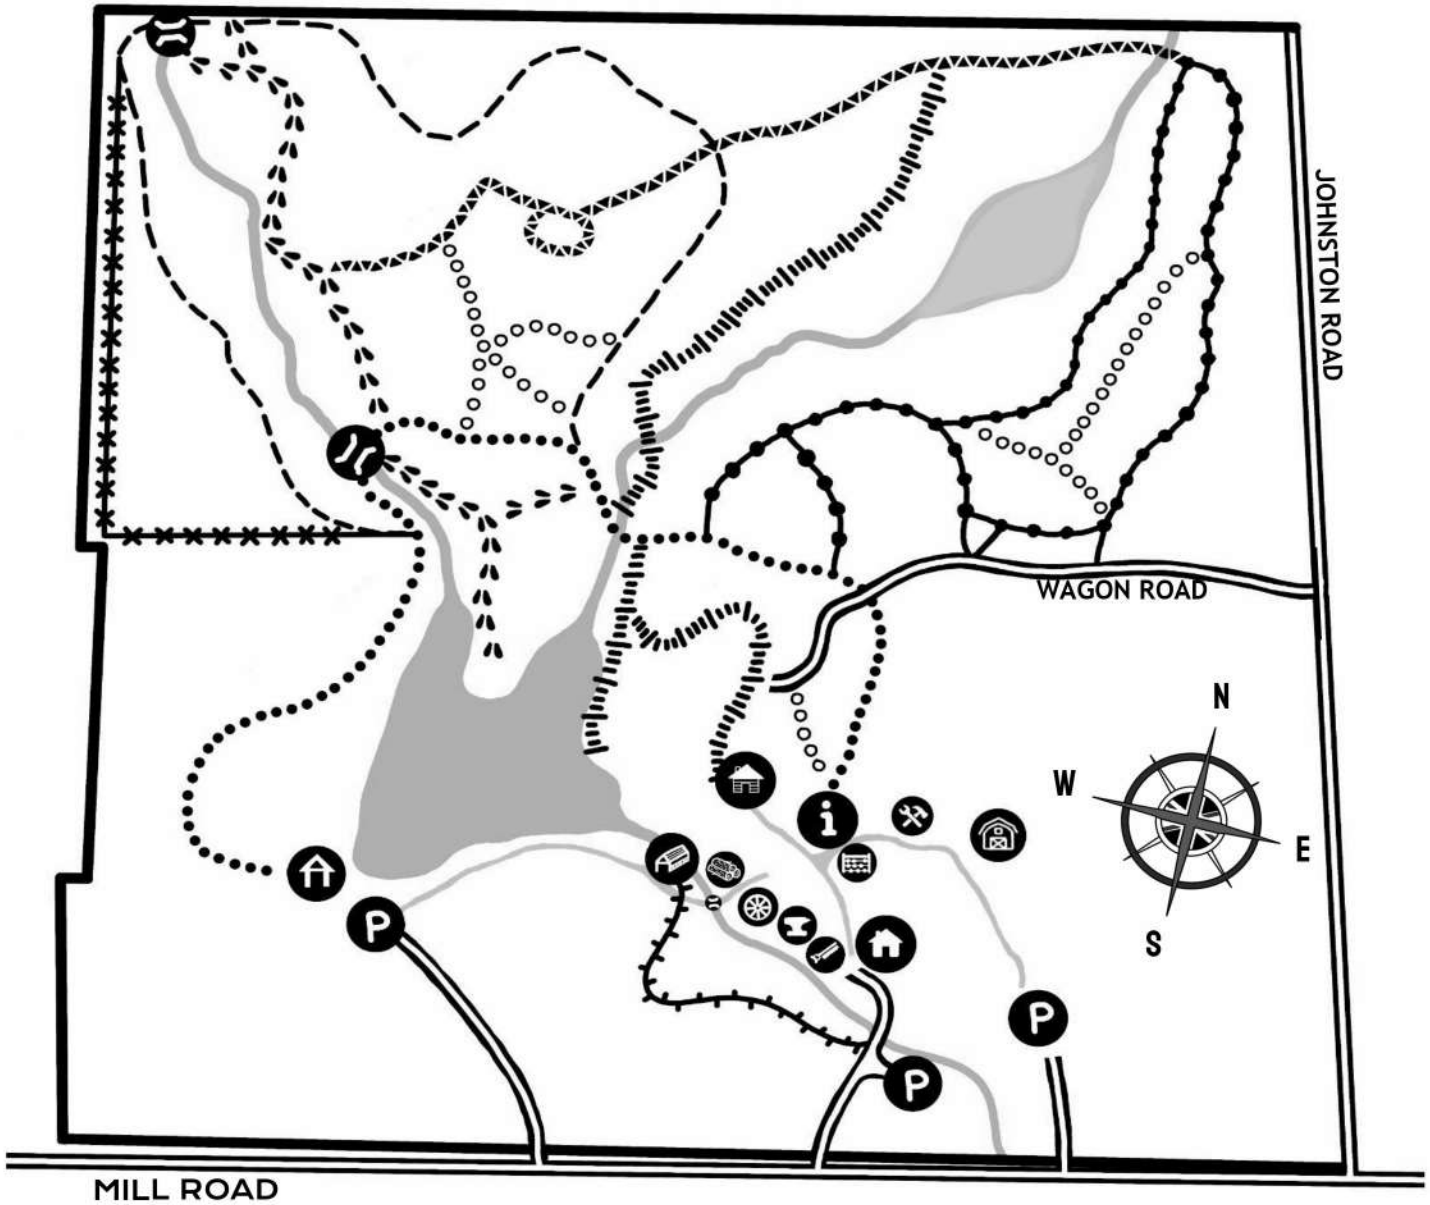

# TRAIL MAP

## O'Hara Mill Homestead and Conservation Area

Quinte  
CONSERVATION

For more details about our trails and geocaching, visit our website: [oharamill.ca/trails](http://oharamill.ca/trails)

McEathron (Green)	Brooks Side (Orange)	Livestock Barn	Bridge
Property Edge (Purple)	Fern (Blue)	Drivesheds	Carpenter's Shop
Woodland (Light Green)	Shortcut	Sawmill	Picnic Shelter
Lois Wishart Way (Red)	Property Line	Schoolhouse	Blacksmith
Heritage (Yellow)	Homestead Path	Covered Bridge	Carriage House
Deer Creek (Turquoise)	Roadway	Museum House	Parking Lot
		Log Cabin	Visitor's Centre