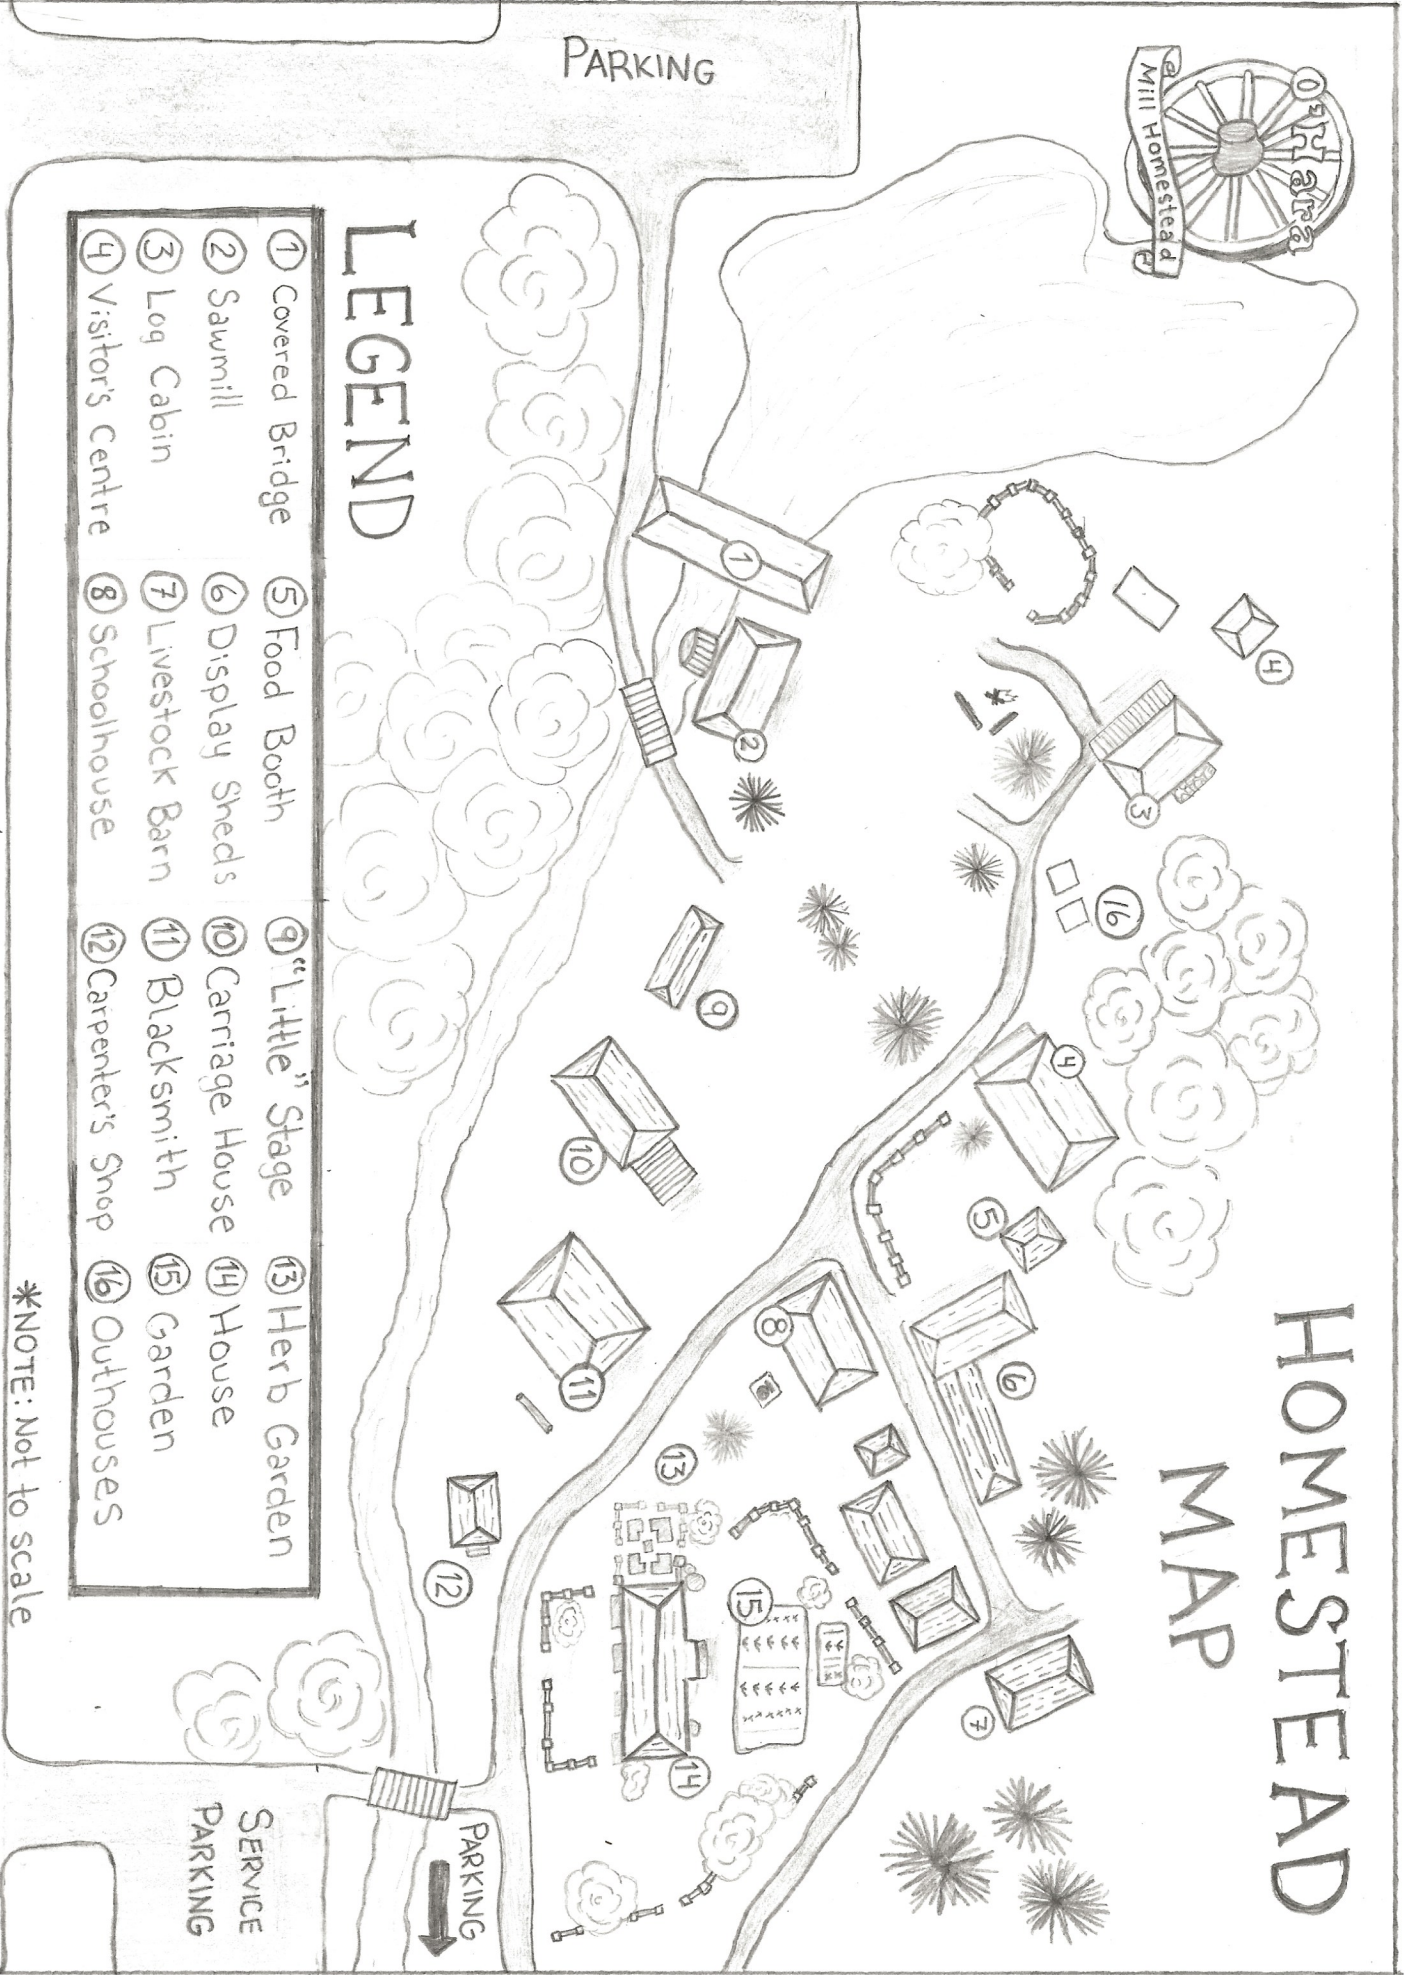

HOMESTEAD MAP

PARKING

- ## LEGEND
- | | | | |
|--------------------|------------------|--------------------|---------------|
| ① Covered Bridge | ⑤ Food Booth | ⑨ "Little" Stage | ⑬ Herb Garden |
| ② Sawmill | ⑥ Display Sheds | ⑩ Carriage House | ⑭ House |
| ③ Log Cabin | ⑦ Livestock Barn | ⑪ Blacksmith | ⑮ Garden |
| ④ Visitor's Centre | ⑧ Schoolhouse | ⑫ Carpenter's Shop | ⑯ Outhouses |

*NOTE: Not to scale

638 MILL ROAD
MADOC ONTARIO

SERVICE
PARKING

PARKING
➔